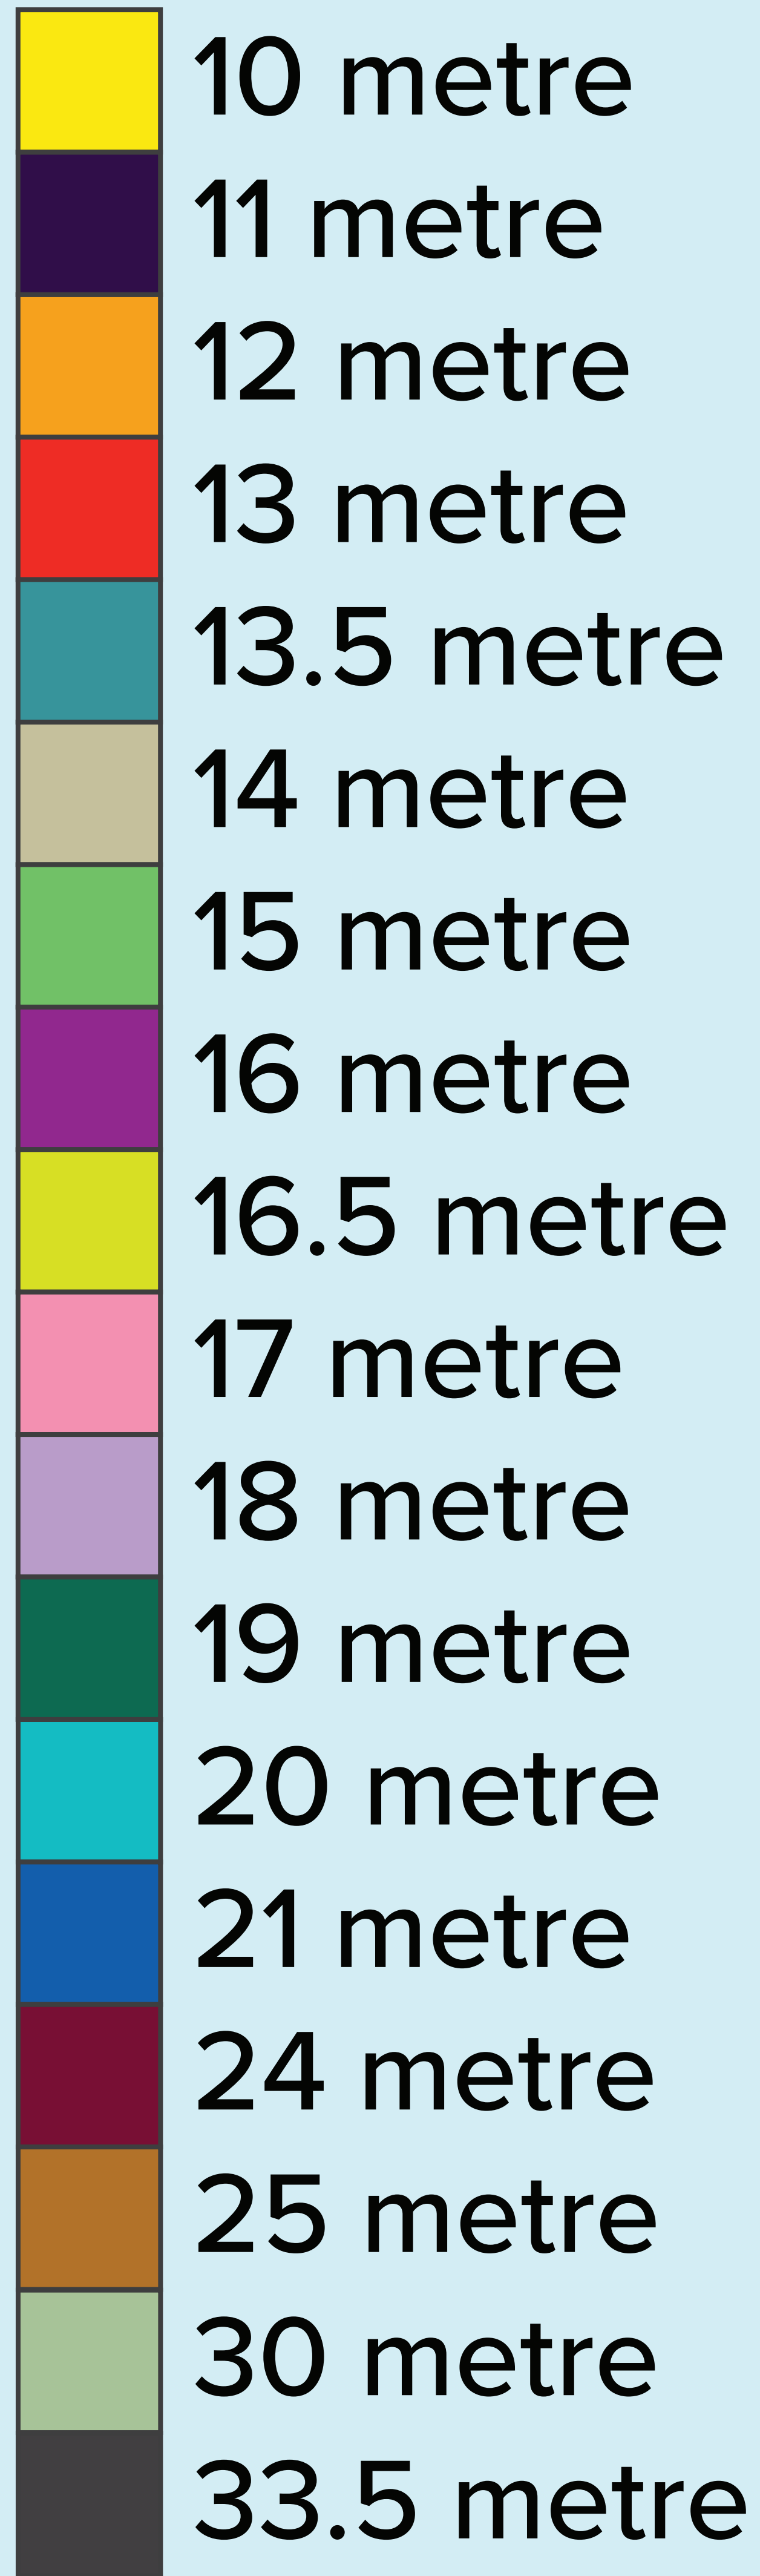

MARINA

07 3393 3554

marina@rqys.com.au

Berth Size Guide

M = Multihull